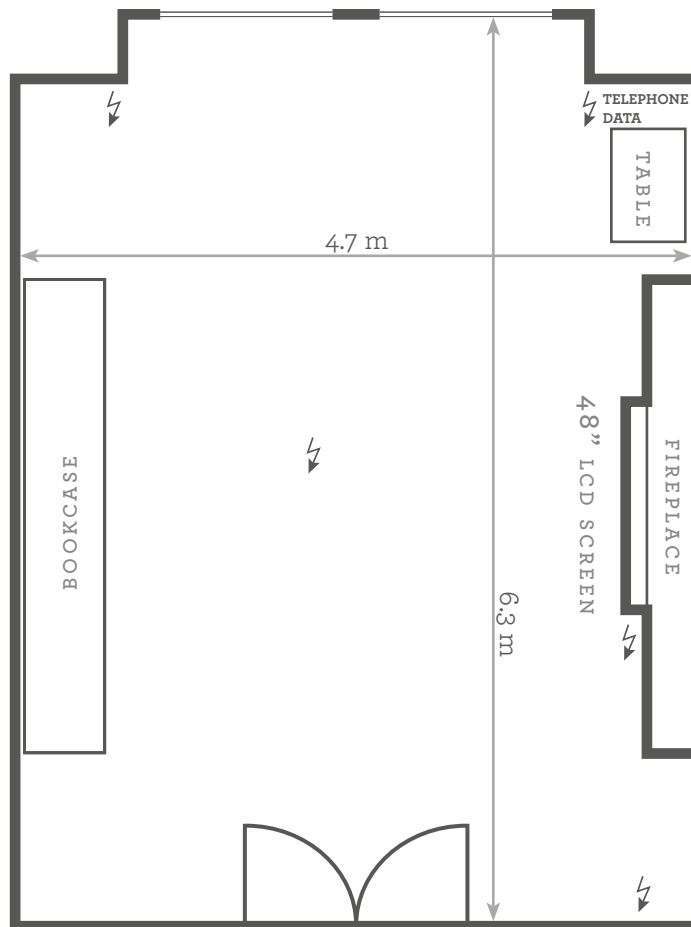

# COMMITTEE ROOM

EMBANKMENT GARDENS VIEW

WHITEHALL COURT RECEPTION

The Committee Room is located on the Ground Floor, a light airy room with natural daylight and views of Embankment Gardens. It is a distinctive room with a tall ceiling, period fireplace and fine architectural details, ideal for cocktail receptions and meetings.

	COMMITTEE ROOM
Dimensions	6.3 x 4.7 m
Area	29.61 m <sup>2</sup>
Ceiling height	3.3 m
Screen	42"
Power sockets ⚡	Yes
Data point	Yes
Scene-set lighting	No

Please speak to a member of the team regarding capacities as these may vary depending on the individual requirements.

	COMMITTEE ROOM
Boardroom	16
Dining	N/A
Dining trestle	N/A
U Shape	12
Classroom	N/A
Theatre	25
Cabaret	N/A
Reception	30